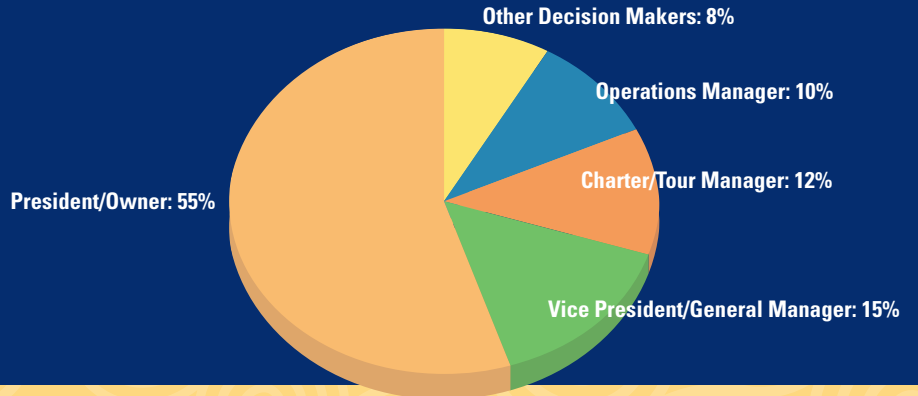

Meet the operators at the MARKET who want to do business with you:

Operator companies who have already committed to the show:

Abbott Trailways
Academy Bus LLC
Adirondack Trailways
Adventure Bus Charters & Tours
Allways Tours Inc.
America Charters Ltd. Charlotte/
A Coach America Co.
American Sightseeing Tours
Chicago/Prairie Trailways/
Gray Line Chicago
AmeriCoach Tours Inc./
A Coach America Co.
Anderson Coach & Travel
BK Charter Inc.
Badger Coaches Inc.
Banyer Travel LLC
Benedict's Bus Service
Bianco Tours Inc.
Bieber Tourways
Bilbrey Tours Inc.
Blue Grass Tours & Charter Inc.
Bollman Charter Service Inc.
Brewster Travel
Brown Coach Inc.
Burlington Trailways
Bus Supply Charters Inc./BSCI
Tour & Travel
Butler Motor Transit/A Coach
USA Company
Caledonian Coach
Company
Capital Trailways of Ala.
Capitol Bus Lines Inc.
Capitol Trailways
Carroll's Transportation
Services Inc.
Cav's Coach Company
Caz Limo & Tours
Citizen Auto Stage
Company/Gray Line Tours
of Tucson

Coach America
Colonial Trailways Inc.
Concord Coach Lines Inc.
Conway Tours/Gray Line of
Rhode Island
Creative Coach Company
"The Fun Bus"
Crowell Bus Line
DATTCO Inc.
Delaware Express Shuttle,
Limousine & Tours
DeNure Tours
Double A Charter Inc.
Edenfield Stages Inc.
Eyre Bus, Tour & Travel
First Priority Tours Inc. dba First
Priority Trailways
Fox Bus Lines Inc.
Frank Martz Coach Company/
Martz Trailways
The Free Enterprise System Inc.
Fun Tours Inc.
Gentry Trailways
Golden Arrow Buses Ltd.
Good Time Tours
Goodtime Travel Tours Inc.
Groomes Tours Inc.
Greyhound Lines Inc.
Greyhound Canada
Transportation Corp.
H & L Charter Company Inc.
Hampton Jitney Inc.
Hubers Bus Service Inc.
Hunter Motor Coach Inc.
Imperial Royal Tours Inc./
Imperial Travel Services Inc.
Indian Trails Inc.
Jalbert Leasing Inc. dba C & J
Trailways
James River Bus Lines

Jefferson Lines
John T. Cyr & Sons Inc./Cyr
Northstar Tours
Kewl Tours & Charters
Krug Tours
Landcruzer Ltd.
Leisure Time Charters and Tours
Lenzner Coach Lines/
Coach USA Pittsburgh/
A Coach USA Co.
Little Rock Tours Inc.
MTR Western Corporate
Headquarters
New World Tours
Northwest Iowa Transportation
Inc./NorthLand Travel
Northwestern Stage Lines Inc.
dba Northwestern Trailways
Olympic/Snyder Tours
One If By Land Tours Inc.
Oneonta Bus Lines
Onondaga Coach Tours
Pacific Coachways Charter
Services Inc./Pacific
Trailways of Southern Calif.
Parkinson Coach Lines 2000 Inc.
Peoria Charter Coach Company
Personalized Tours & Coaches
Peter Pan Bus Lines Inc.
Plymouth & Brockton Street
Railway Company
Post Road Stages Inc./Collins
Bus Service
Premier Alaska Tours Inc.
Pro Tran LLC
Quick Coach Lines Ltd.
R & J Tours Inc.
R & J Transportation Inc.
Rimrock Stages Inc.
dba Rimrock Trailways
Roadrunner Charters Inc.